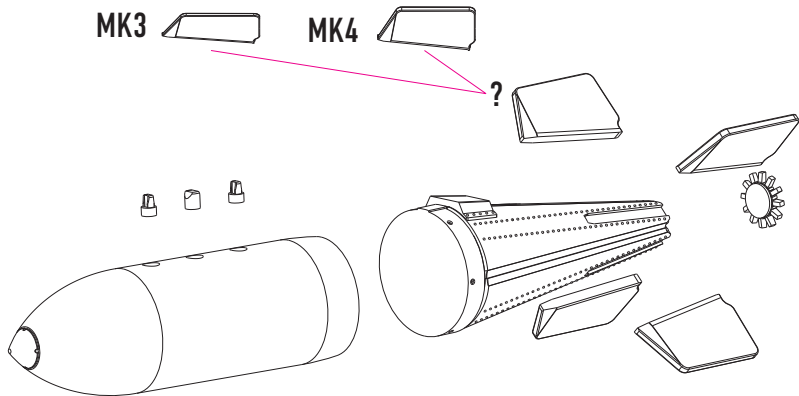

RESIN PARTS
FOR SCALE PLASTIC KITS

1000 LB RETARDED BOMB CHECKS (117 TAIL-951 TAIL FUZE)

INSTRUCTION **RS32-188**

e-mail: info@reskit.com.ua

WWW.RESKIT.COM.UA

 [www.fb.com/reskit.official](https://www.facebook.com/reskit.official)

 www.instagram.com/reskit_official

 www.pinterest.com/reskit_official

RESIN PARTS
FOR SCALE PLASTIC KITS

1000 LB RETARDED BOMB CHECKS

DECAL INSTRUCTION **RS32-188**

e-mail: info@reskit.com.ua

WWW.RESKIT.COM.UA