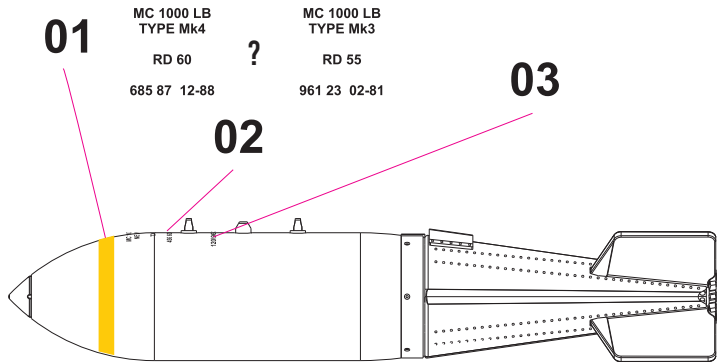

 www.instagram.com/reskit_official

 www.pinterest.com/reskit_official

RESIN PARTS
FOR SCALE PLASTIC KITS

1000 LB RETARDED BOMB CHECKS

DECAL INSTRUCTION **RS32-188**

e-mail: info@reskit.com.ua

WWW.RESKIT.COM.UA