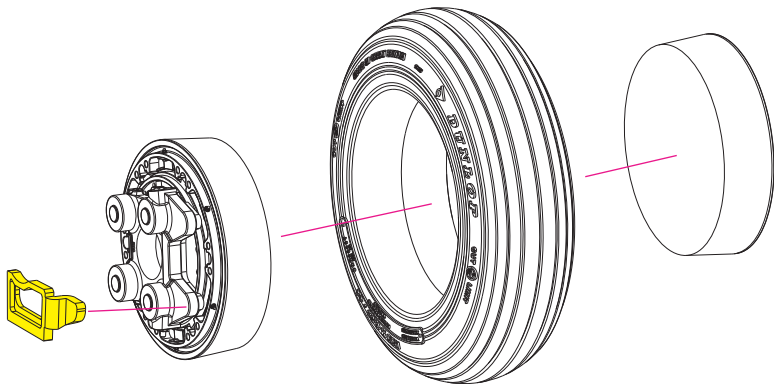

RESIN PARTS
FOR SCALE PLASTIC KITS

BAE HAWK T1, T1A, T2, MK50/60/100 WHEELS SET

INSTRUCTION **RS72-303**

general issues: info@reskit.com.ua / claim resolution: claims@reskit.com.ua

WWW.RESKIT.COM.UA

 www.fb.com/reskit.official