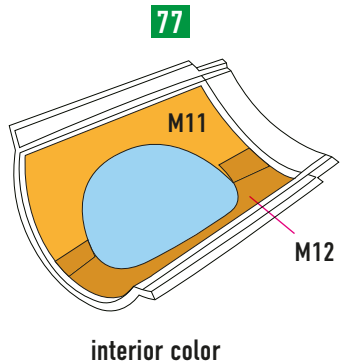

● - KIT PART ● - MASK ● - LIQUID MASK

for Revell

● - KIT PART

● - MASK

● - LIQUID MASK

for Revell

3

interior color

interior color

rubber color

camouflage color

5

189

127

217

M27

M28

39A

5

88/89

100/101