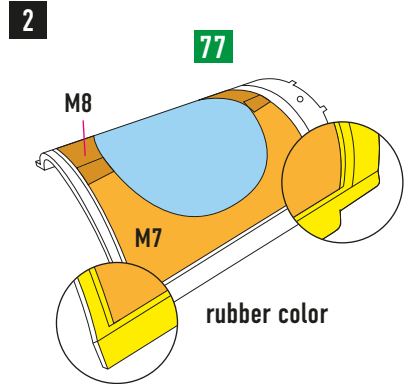

● - KIT PART ● - MASK ● - LIQUID MASK

for Revell

● - KIT PART

● - MASK

● - LIQUID MASK

for Revell

3

interior color

interior color

rubber color

camouflage color

5

189

127

217

M27