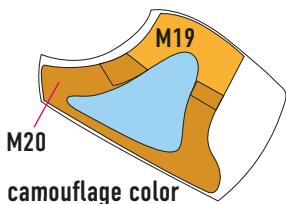

camouflage color

C2