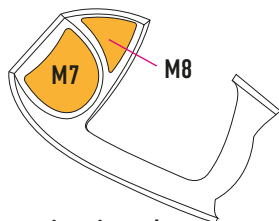

● - KIT PART ● - MASK ● - LIQUID MASK

1

camouflage color

C3

interior color

C3

camouflage color

C3

B47/50

M24