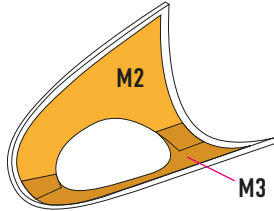

● - KIT PART

● - MASK

● - LIQUID MASK

for Zvezda

1

camouflage color

D-2

interior color