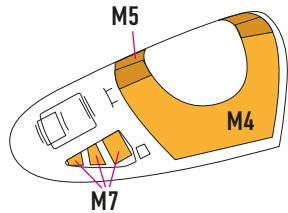

camouflage color