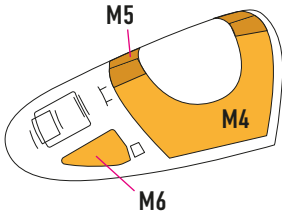

2

camouflage color

D-7